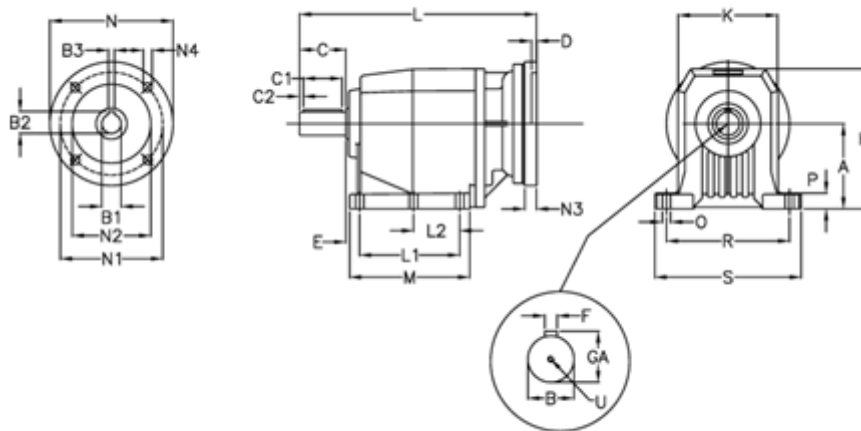

Article number: 406007115801220
 Description: Helical gearbox
 C704P-1158-P63B5

Measures

A = 210	D = 4.0	L2 = 0.0	P = 30
B = 60	E = 25	M = 222.0	R = 300
B1 = 11	F = 18	N = 140	S = 350
B2 = 12.8	GA = 64.0	N1 = 115	U = M20x42
B3 = 4	H = 349	N2 = 95	
C = 120	K = 262	N3 = 0	
C1 = 90	L = 504.5	N4 = M8x19	
C2 = 15	L1 = 165.0	O = 22	